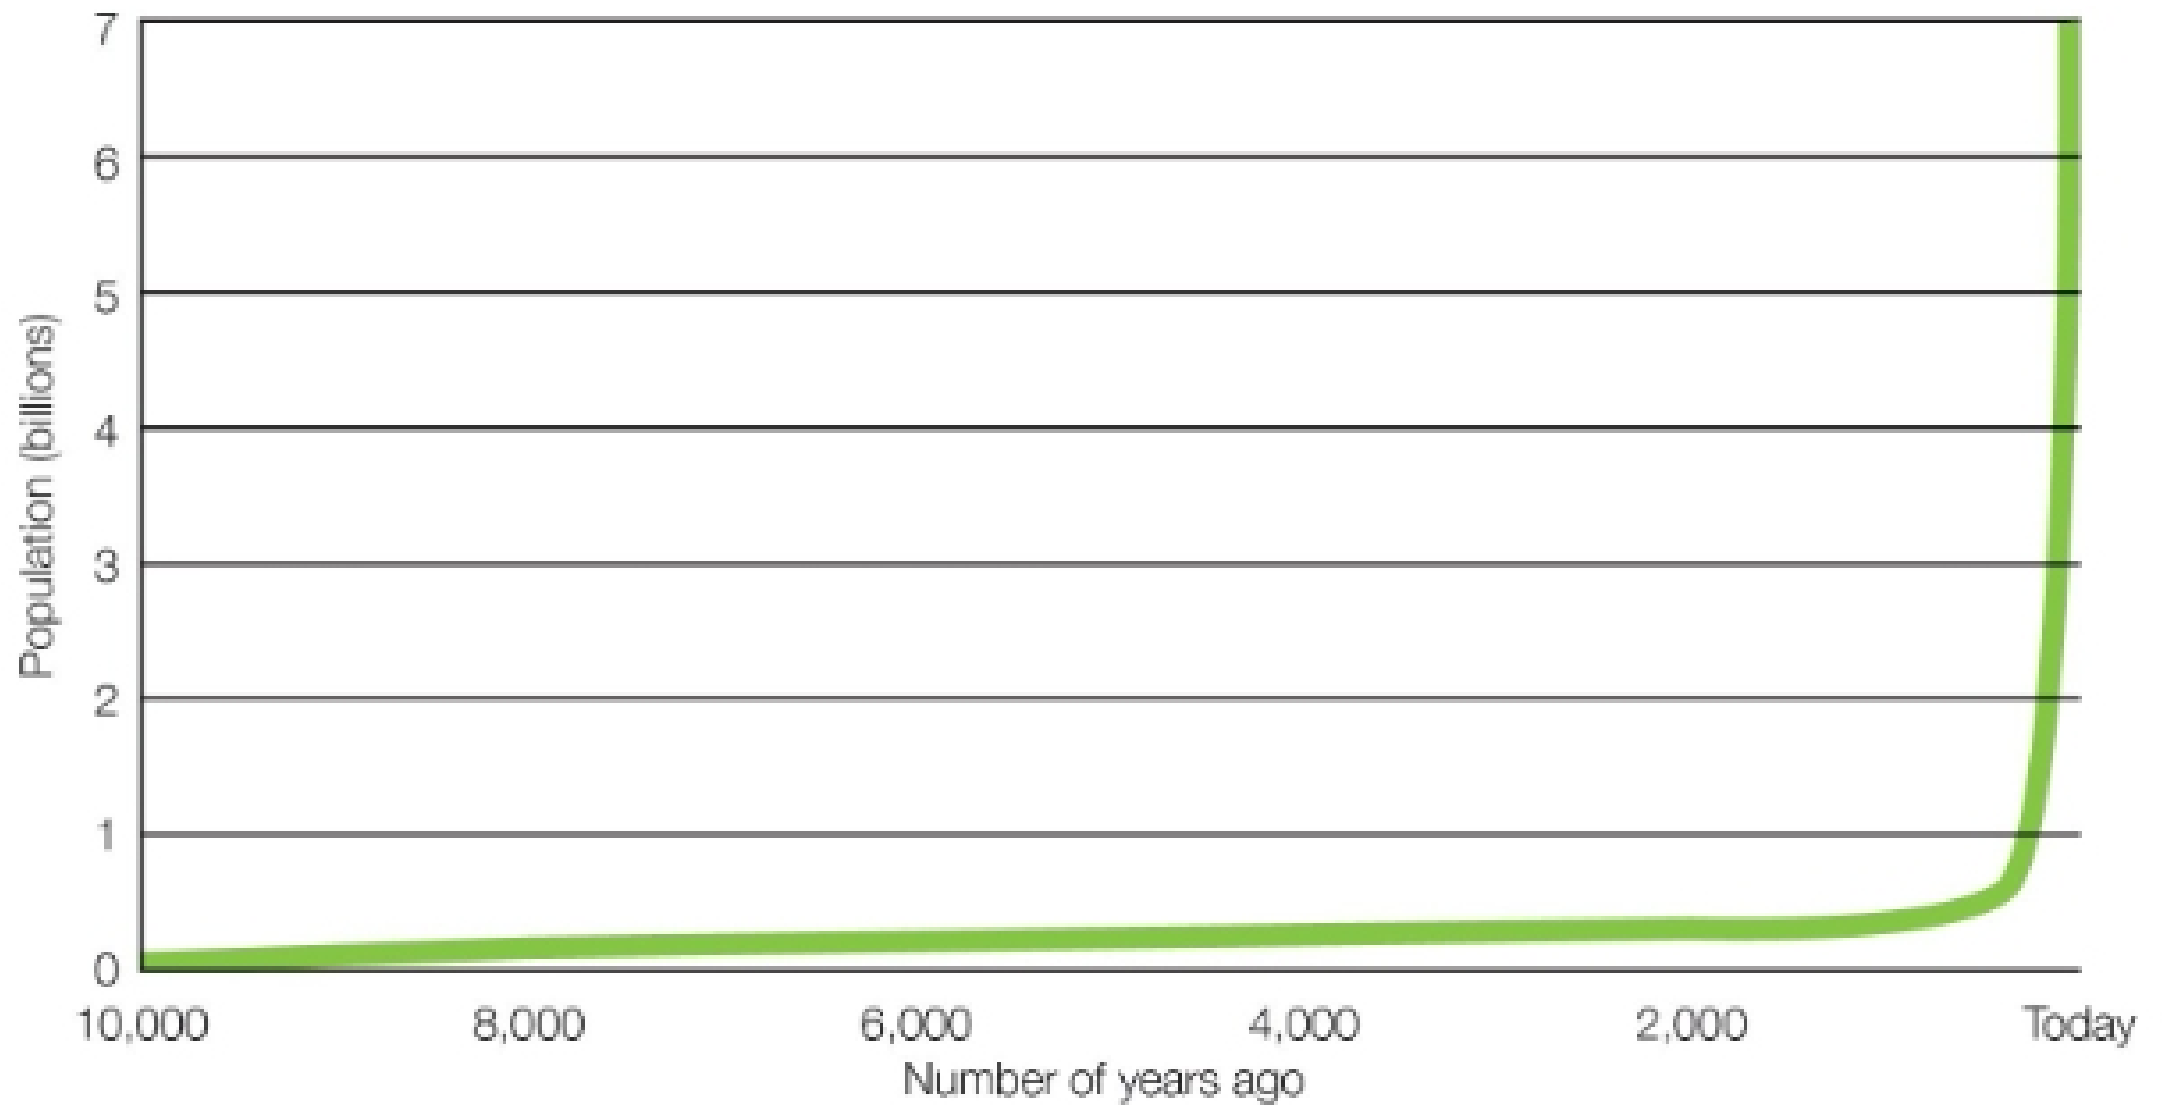

# Introduction to Human Development

- Human Development-the way people grow and change across the lifespan
- Culture- the total pattern of a group's customs, beliefs, art, and technology
- Will see that assumptions in different cultures very different from our assumptions

# Introduction to Human Development

- Most of history world population under 10 Million.
- Women had between 4-8 children but most died before reproducing.
- 400 years ago population reached 500M
- Today population is 7 Billion
- Current total fertility rate worldwide is 2.8 births per woman; this is declining and will be 2.1 (replacement rate) by 2050

**Figure 1.1 World Population Growth, Past 10,000 years** What happened in recent human history to cause population to rise so dramatically? Source: Ember (2007)