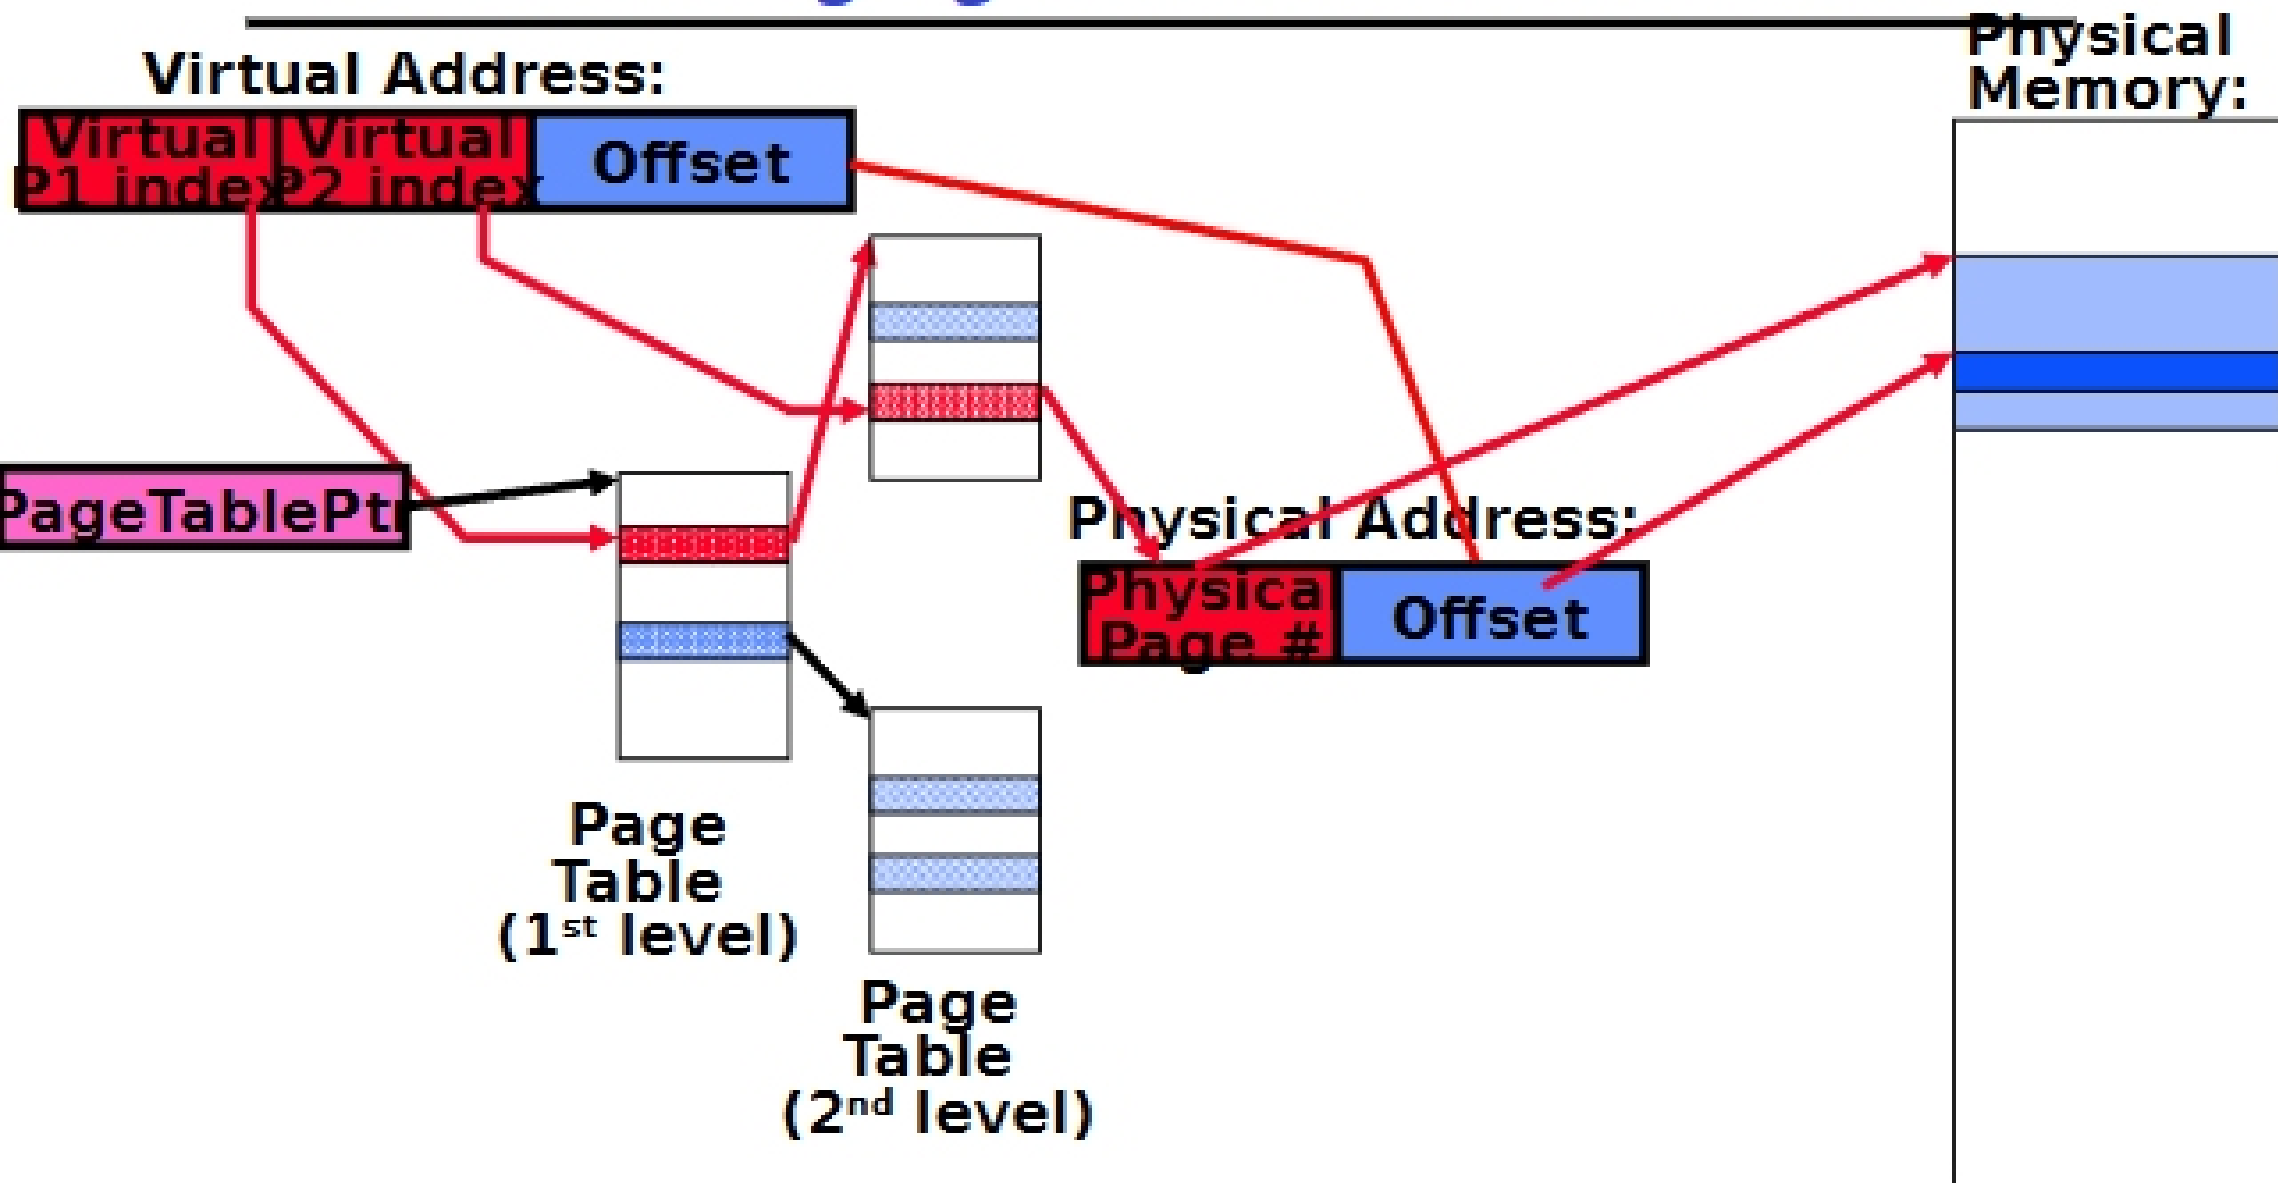

**CS162**  
**Operating Systems and**  
**Systems Programming**  
**Lecture 15**

**Page Allocation and**  
**Replacement**

**March 11, 2010**

**Ion Stoica**

**<http://inst.eecs.berkeley.edu/~cs162>**

# Review: Paging & Address Translation

# Review: Translation Look-aside Buffer