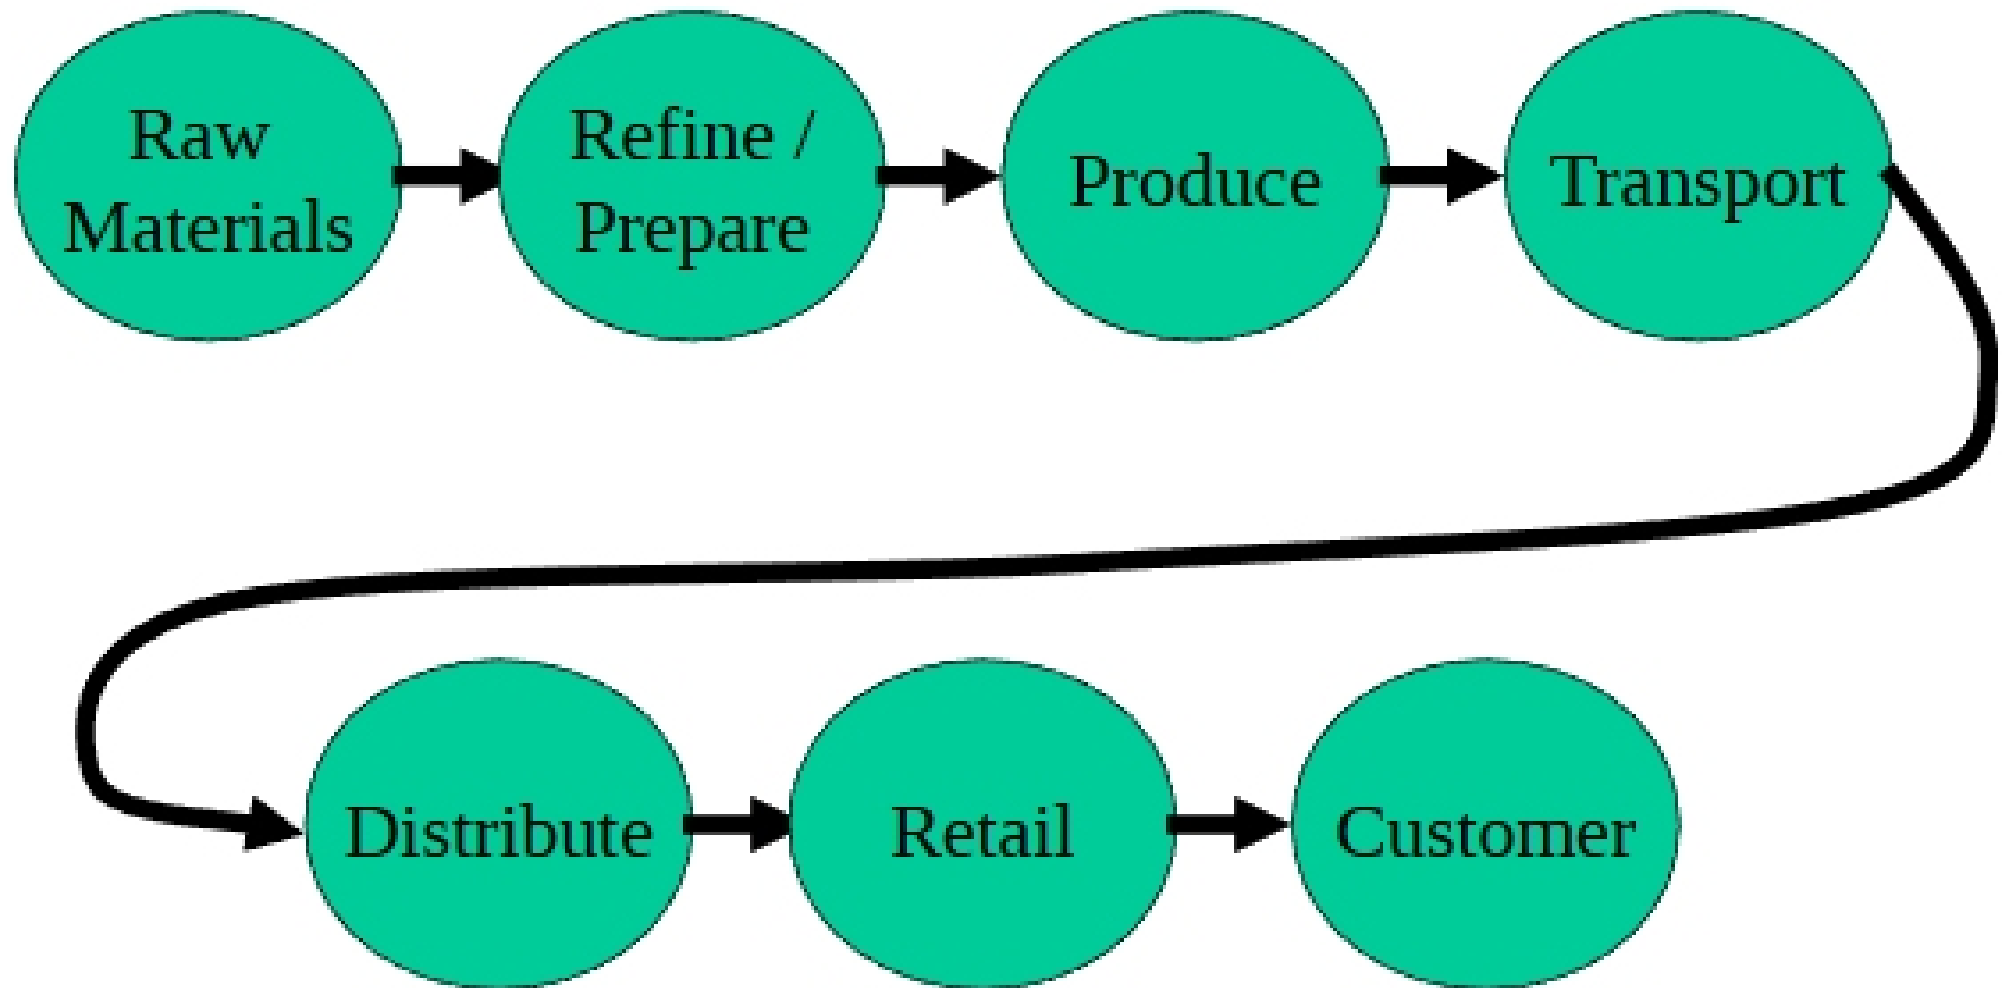

TOC in Supply Chain Management

Dr. James R. Holt, PE (Jonah-Jonah)

Washington State University

14204 NE Salmon Creek Avenue

Vancouver, WA 98686

[HTTP://WWW.CEA.WSU.EDU/ENGRMGT/](http://www.cea.wsu.edu/engrmgt/)

The Supply Chain

Short & Long Duration Chains