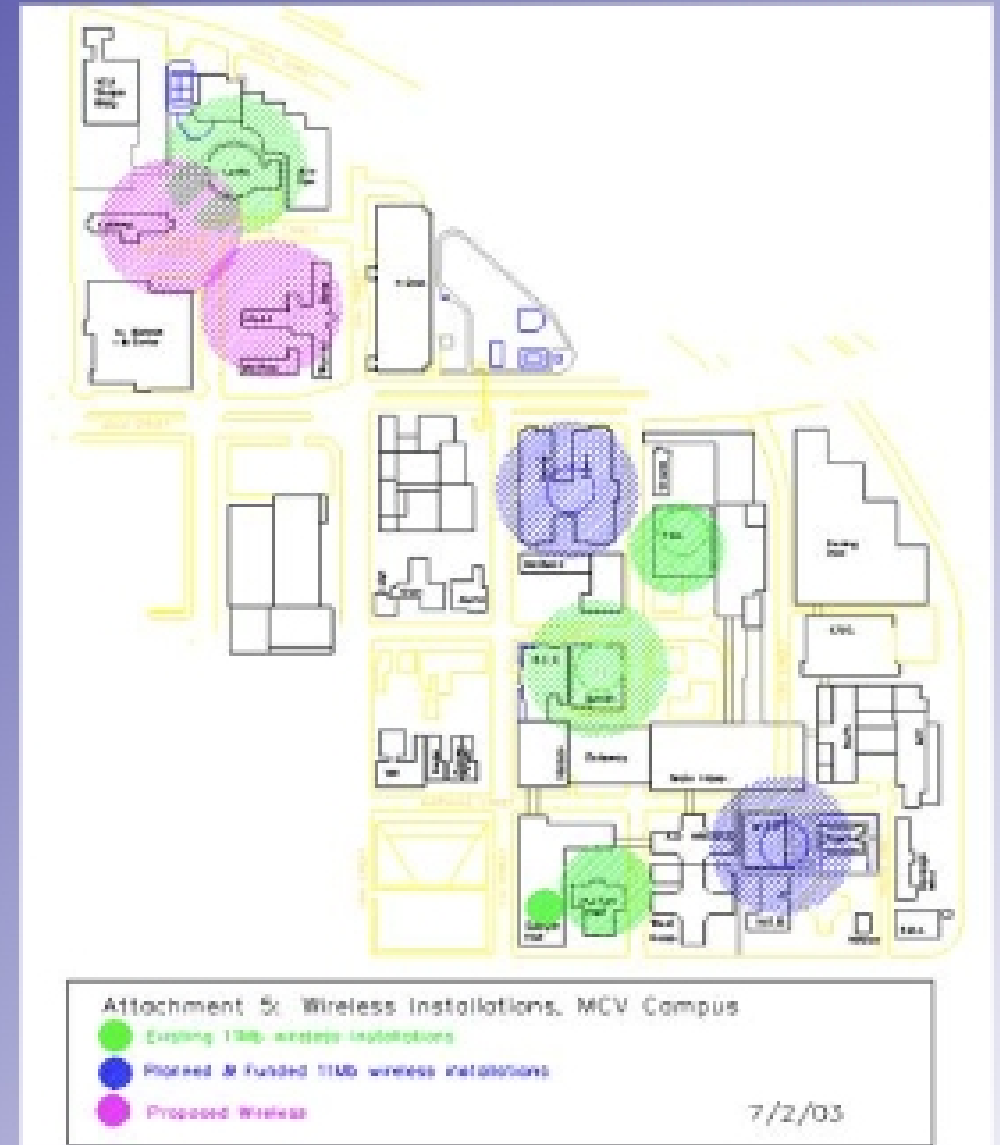

VCU Network Design

VCU Wireless

Network Protocols

- TCP/IP
 - Relatively fast
 - Primary Internet Protocol
 - Stateful supports lost packets
 - Allows just lost packets to be resent
- UDP
 - Faster than TCP on high quality networks
 - Lost packets require complete resend