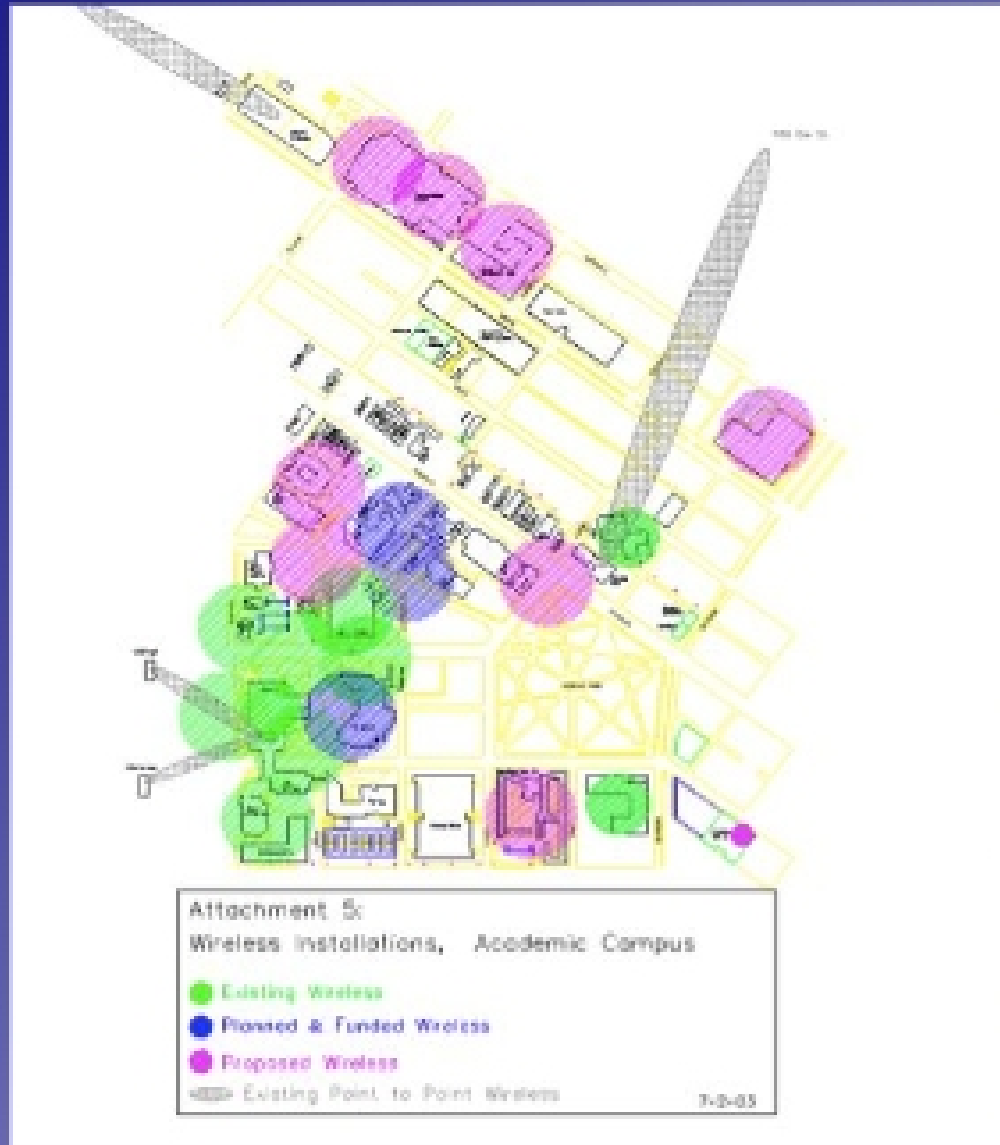

VCU Network Design

VCU Wireless

Network Protocols

- TCP/IP
 - Relatively fast
 - Primary Internet Protocol
 - Stateful supports lost packets
 - Allows just lost packets to be resent
- UDP
 - Faster than TCP on high quality networks
 - Lost packets require complete resend